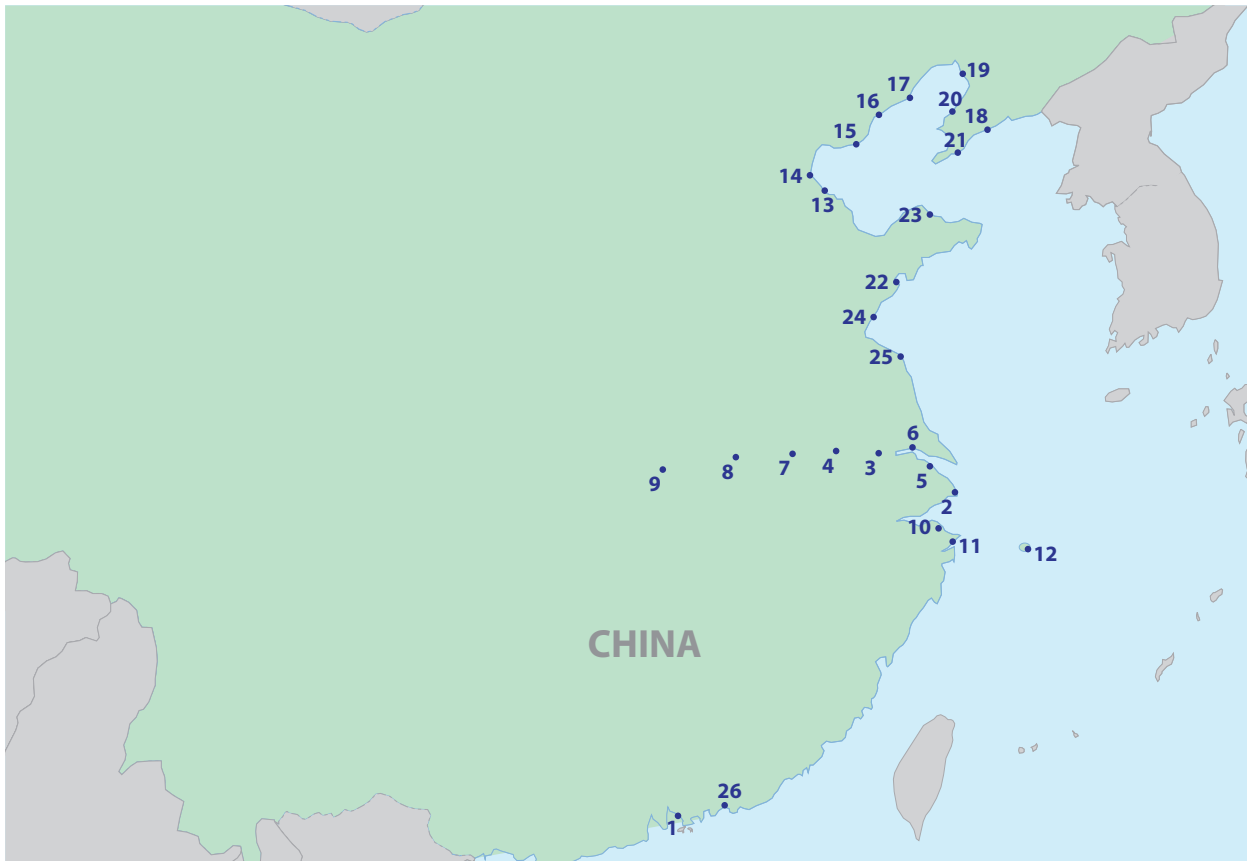

PORT FACILITIES

CHINA | HONG KONG

COUNTRY	MAP NUMBER	PORT	BULK BY TRUCK	BULK EX-DRUMS / PAILS	BULK BY BARGE	WORKING DAYS NOTICE
CHINA	1	HUANGPU PORT		 		2
CHINA		HUANGPU ANCHORAGE		 		2
CHINA		HUANGPU SHIPYARD		 		2
CHINA	2	SHANGHAI PORT		 		2
CHINA		SHANGHAI BAOSHAN		 		2
CHINA		SHANGHAI WAIGAOQIAO		 		2
CHINA		SHANGHAI JINSHAN		 		2
CHINA		SHANGHAI GUANGANG		 		2
CHINA		SHANGHAI CHONG MING ISLAND		 		2
CHINA	3	JIANGYIN		 		2
CHINA	4	ZHANGJIAGANG		 		2
CHINA	5	CHENGXI SHIPYARD		 		2
CHINA	6	NANTONG		 		2
CHINA	7	ZHENJIANG		 		2
CHINA	8	NANJING		 		2
CHINA	9	LIGANG		 		3
CHINA	10	NINGBO BEILUN		 		3
CHINA	11	NINGBO ZHENHAI		 		3
CHINA	12	ZHOUSHAN		 		3
CHINA	13	TIANJIN PORT		 		2
CHINA	14	HUANGHUA		 		2
CHINA	15	JINGTANGGANG		 		2
CHINA	16	QINHUANGDAO		 		2
CHINA	17	SHANHAIGUAN		 		2
CHINA	18	JINZHOU		 		3
CHINA	19	YINGKOU		 		3
CHINA	20	BAYUQUAN		 		3
CHINA	21	DALIAN		 		3
CHINA	22	QINGDAO		 		3
CHINA	23	YANTAI		 		3
CHINA	24	RIZHAO		 		3
CHINA	25	LIANYUNGANG		 		3
HONG KONG	26	HONG KONG OPL				2